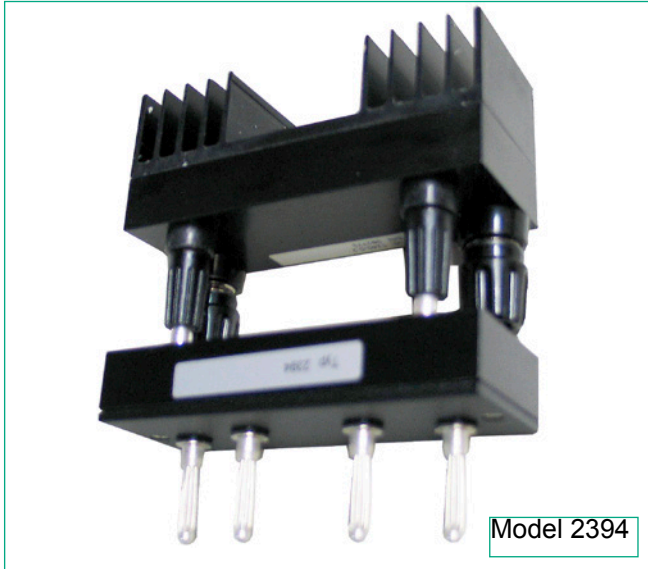

## Accessories for RESISTOMAT®

Models 2304, 2316

Adapter for the calibration resistors series 1240.