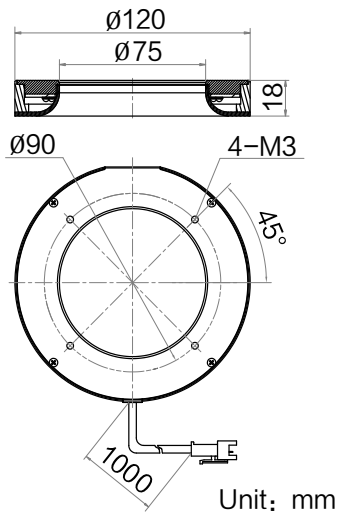

#### MV - LRSS - H - 80 - W

**LRSS**: Shadowless ring-type lighting

**H**: Hik style series

**80**: Outer dimensions(mm)

**W**: Color(White, other customizable)

### Lighting Signal

Model	Performance		Mechanical				Electrical feature			
	Color	Best working distance	Dimension	Bore dimensions	Emitting area length	LED rows	Weight	Power consumption	Input voltage	Connector type
MV-LRSS-H-80-W	White	30 ~ 50 mm	Φ80 mm × 18 mm	Φ40 mm	Φ66 mm	1	131 g	8.7 W	24 VDC	SMR-03V-B
MV-LRSS-H-120-W	White	30 ~ 60 mm	Φ120 mm × 18 mm	Φ75 mm	Φ106 mm	1	224 g	13.1 W	24 VDC	SMR-03V-B
MV-LRSS-H-160-W	White	30 ~ 80 mm	Φ160 mm × 18 mm	Φ116 mm	Φ146 mm	1	298 g	17.4 W	24 VDC	SMR-03V-B
MV-LRSS-H-200-W	White	30 ~ 80 mm	Φ200 mm × 34 mm	Φ148 mm	Φ186 mm	1	564 g	21.8 W	24 VDC	SMR-03V-B
MV-LRSS-H-250-W	White	60 ~ 120 mm	Φ250 mm × 34 mm	Φ190 mm	Φ236 mm	1	763 g	26.2 W	24 VDC	SMR-03V-B
MV-LRSS-H-300-W	White	60 ~ 120 mm	Φ300 mm × 34 mm	Φ248 mm	Φ286 mm	1	870 g	30.5 W	24 VDC	SMR-03V-B

### Other Parameter

Model	MV-LRSS-H
Parameter	Shadowless Ring-Type Lighting
<b>Performance</b>	
Color temperature	6000 ~ 7000K
<b>Mechanical</b>	
Cable length	1 m
Cooling mode	Natural cooling
Temperature	Working temperature: 0 ~ 40°C Storage temperature: -20 ~ 60°C
Humidity	20 ~ 90%RH, non-condensing
Diffuse plate included	PMMA

## Dimension

MV-LRSS-H-80-W

MV-LRSS-H-120-W

MV-LRSS-H-160-W

MV-LRSS-H-200-W

MV-LRSS-H-250-W

MV-LRSS-H-300-W