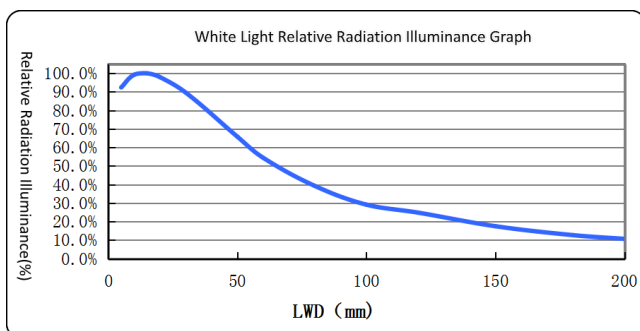

#### MV - LRSS - H - 80 - W

**LRSS**: Shadowless ring-type lighting

**H**: Hik style series

**80**: Outer dimensions(mm)

**W**: Color(White, other customizable)

### White Light Relative Radiation Illuminance Graph